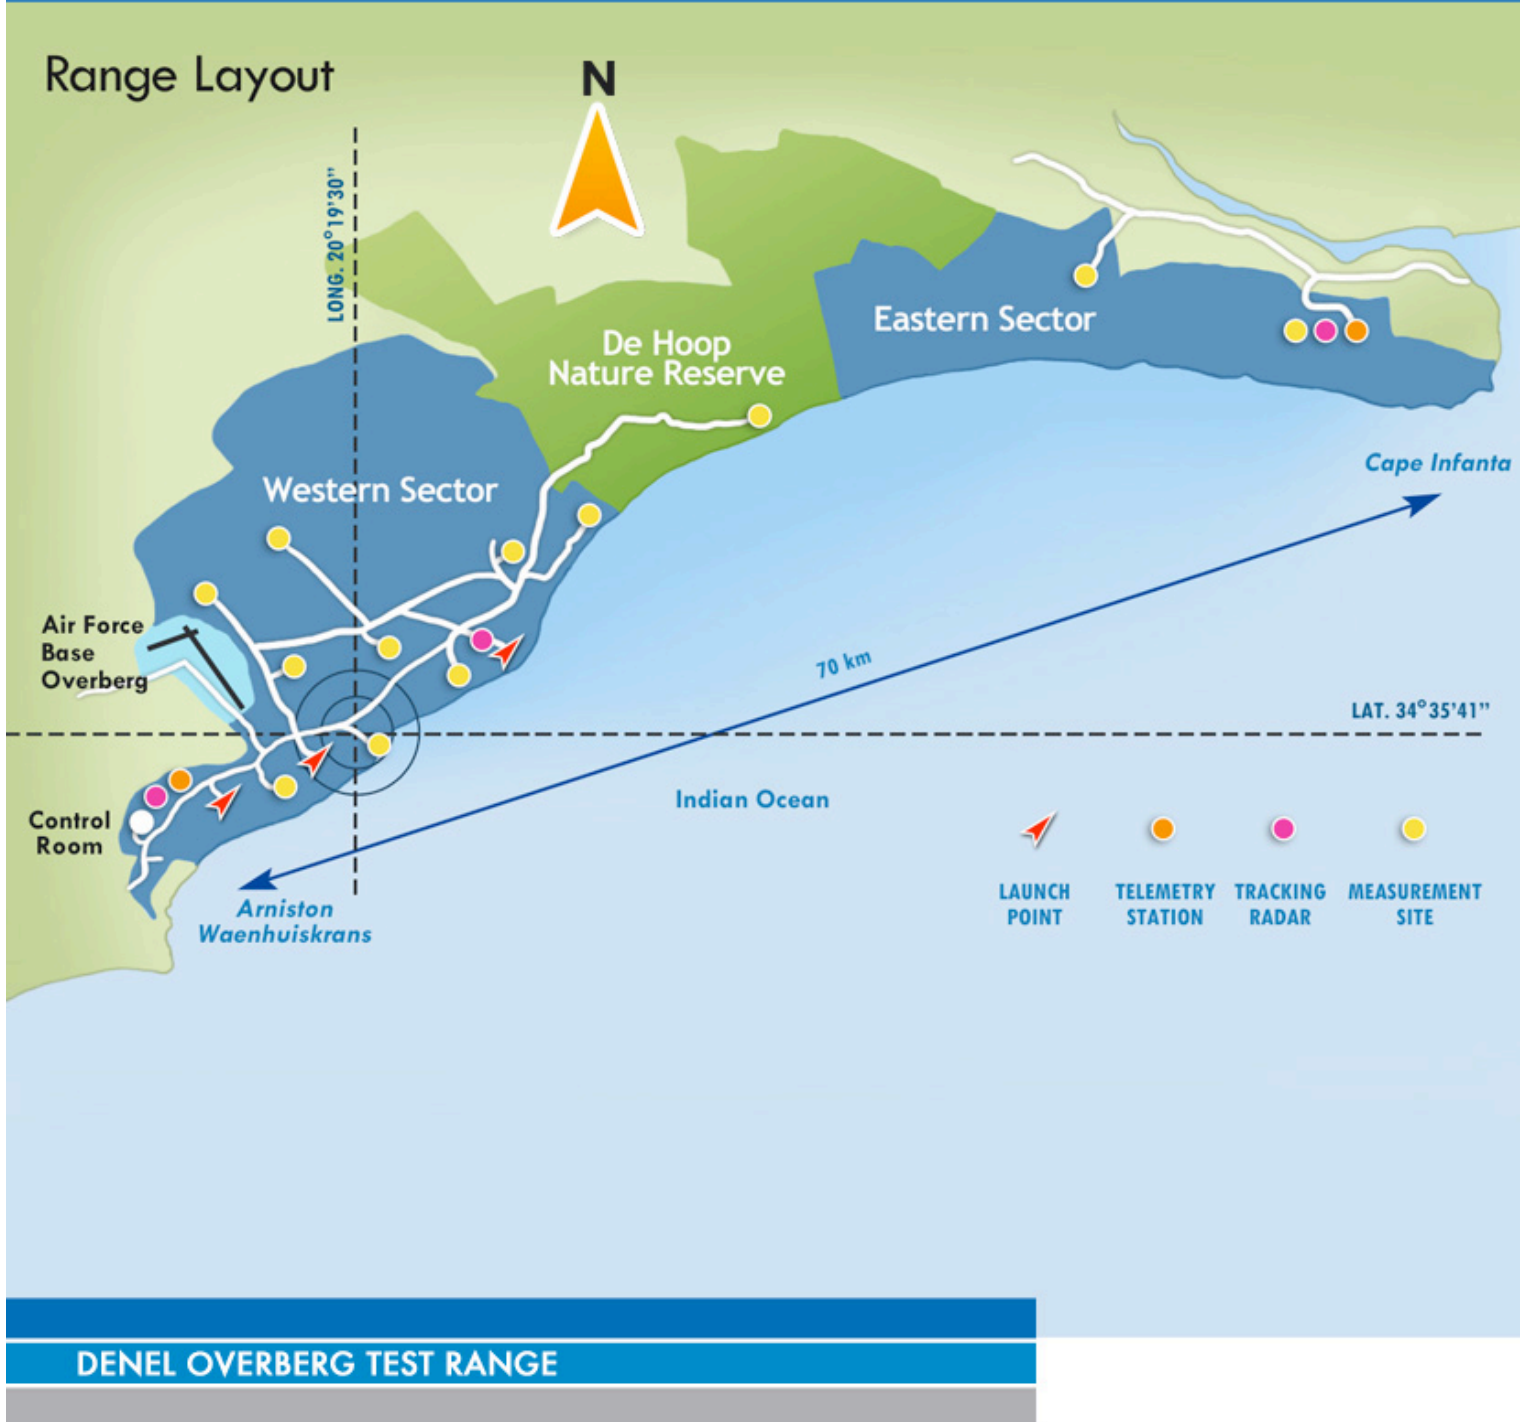

LAYOUT OF DENEL OVERBERG TEST RANGE

DENEL OVERBERG TEST RANGE

DENEL OVERBERG TEST RANGE

Arniston Road, Bredasdorp, Private Bag X12 Bredasdorp 7280 South Africa
Tel: +27(0) 28 445 2000, Fax: +27(0) 28 445 2007
GPS Coordinates: 34° 39' 13.0" S, 20° 13' 01.5" E